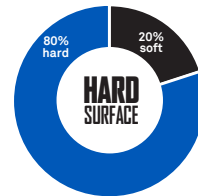

PERFORMANCE

TIRE LIFE

PUNCTURE RESISTANCE

TRACTION

CAMSO MPT 774

DEEP TREAD PATTERN WITH HIGH LUG-TO-VOID RATIO

- Provides excellent tire life and tread impact resistance

EXTRA THICK VOID GUARD