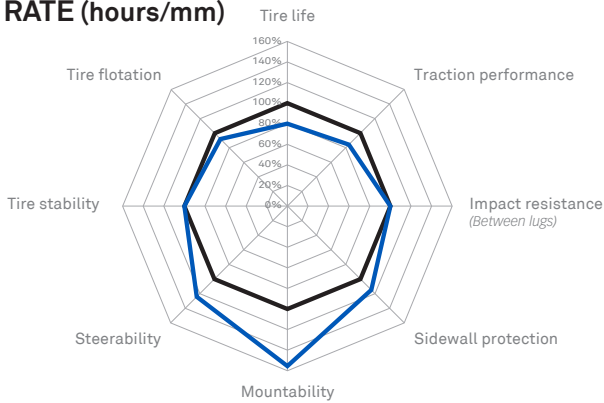

WEAR RATE (hours/mm)

CAMSO WEX 552

PREMIUM
WHEEL EXCAVATOR
TIRE