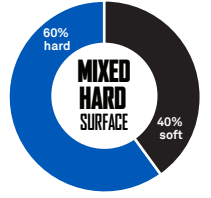

CAMSO WEX 552

WHEEL
EXCAVATORS

PERFORMANCE AND QUALITY YOU CAN COUNT ON

Delivers reliable performance for wheel excavators. Enhances stability with added side impact resistance and excellent traction.

PERFORMANCE

TIRE LIFE

PUNCTURE RESISTANCE

TRACTION

CAMSO WEX 552

ROBUST CARCASS

- Enhances stability and side impact resistance

ADVANCED RUBBER COMPOUNDS

- Improves durability and cut resistance

DEEP LUG DEPTH

- Enhances durability and traction

TYRE SIZE	ALTERNATIVE SIZE	PR	O.T.D.	SERVICE TYPE	LOAD INDEX	SPEED SYMBOL	INFLATION PRESSURE
			[mm] [32 nd inch]				[bar] [PSI]
8.25-20	N/A	14	21 (26)	N/A	148	A2	9.00 (129)
9.00-20	N/A	14	19 (24)	N/A	153	A2	8.50 (121)
10.00-20	N/A	16	21 (26)	N/A	158	A2	8.50 (121)